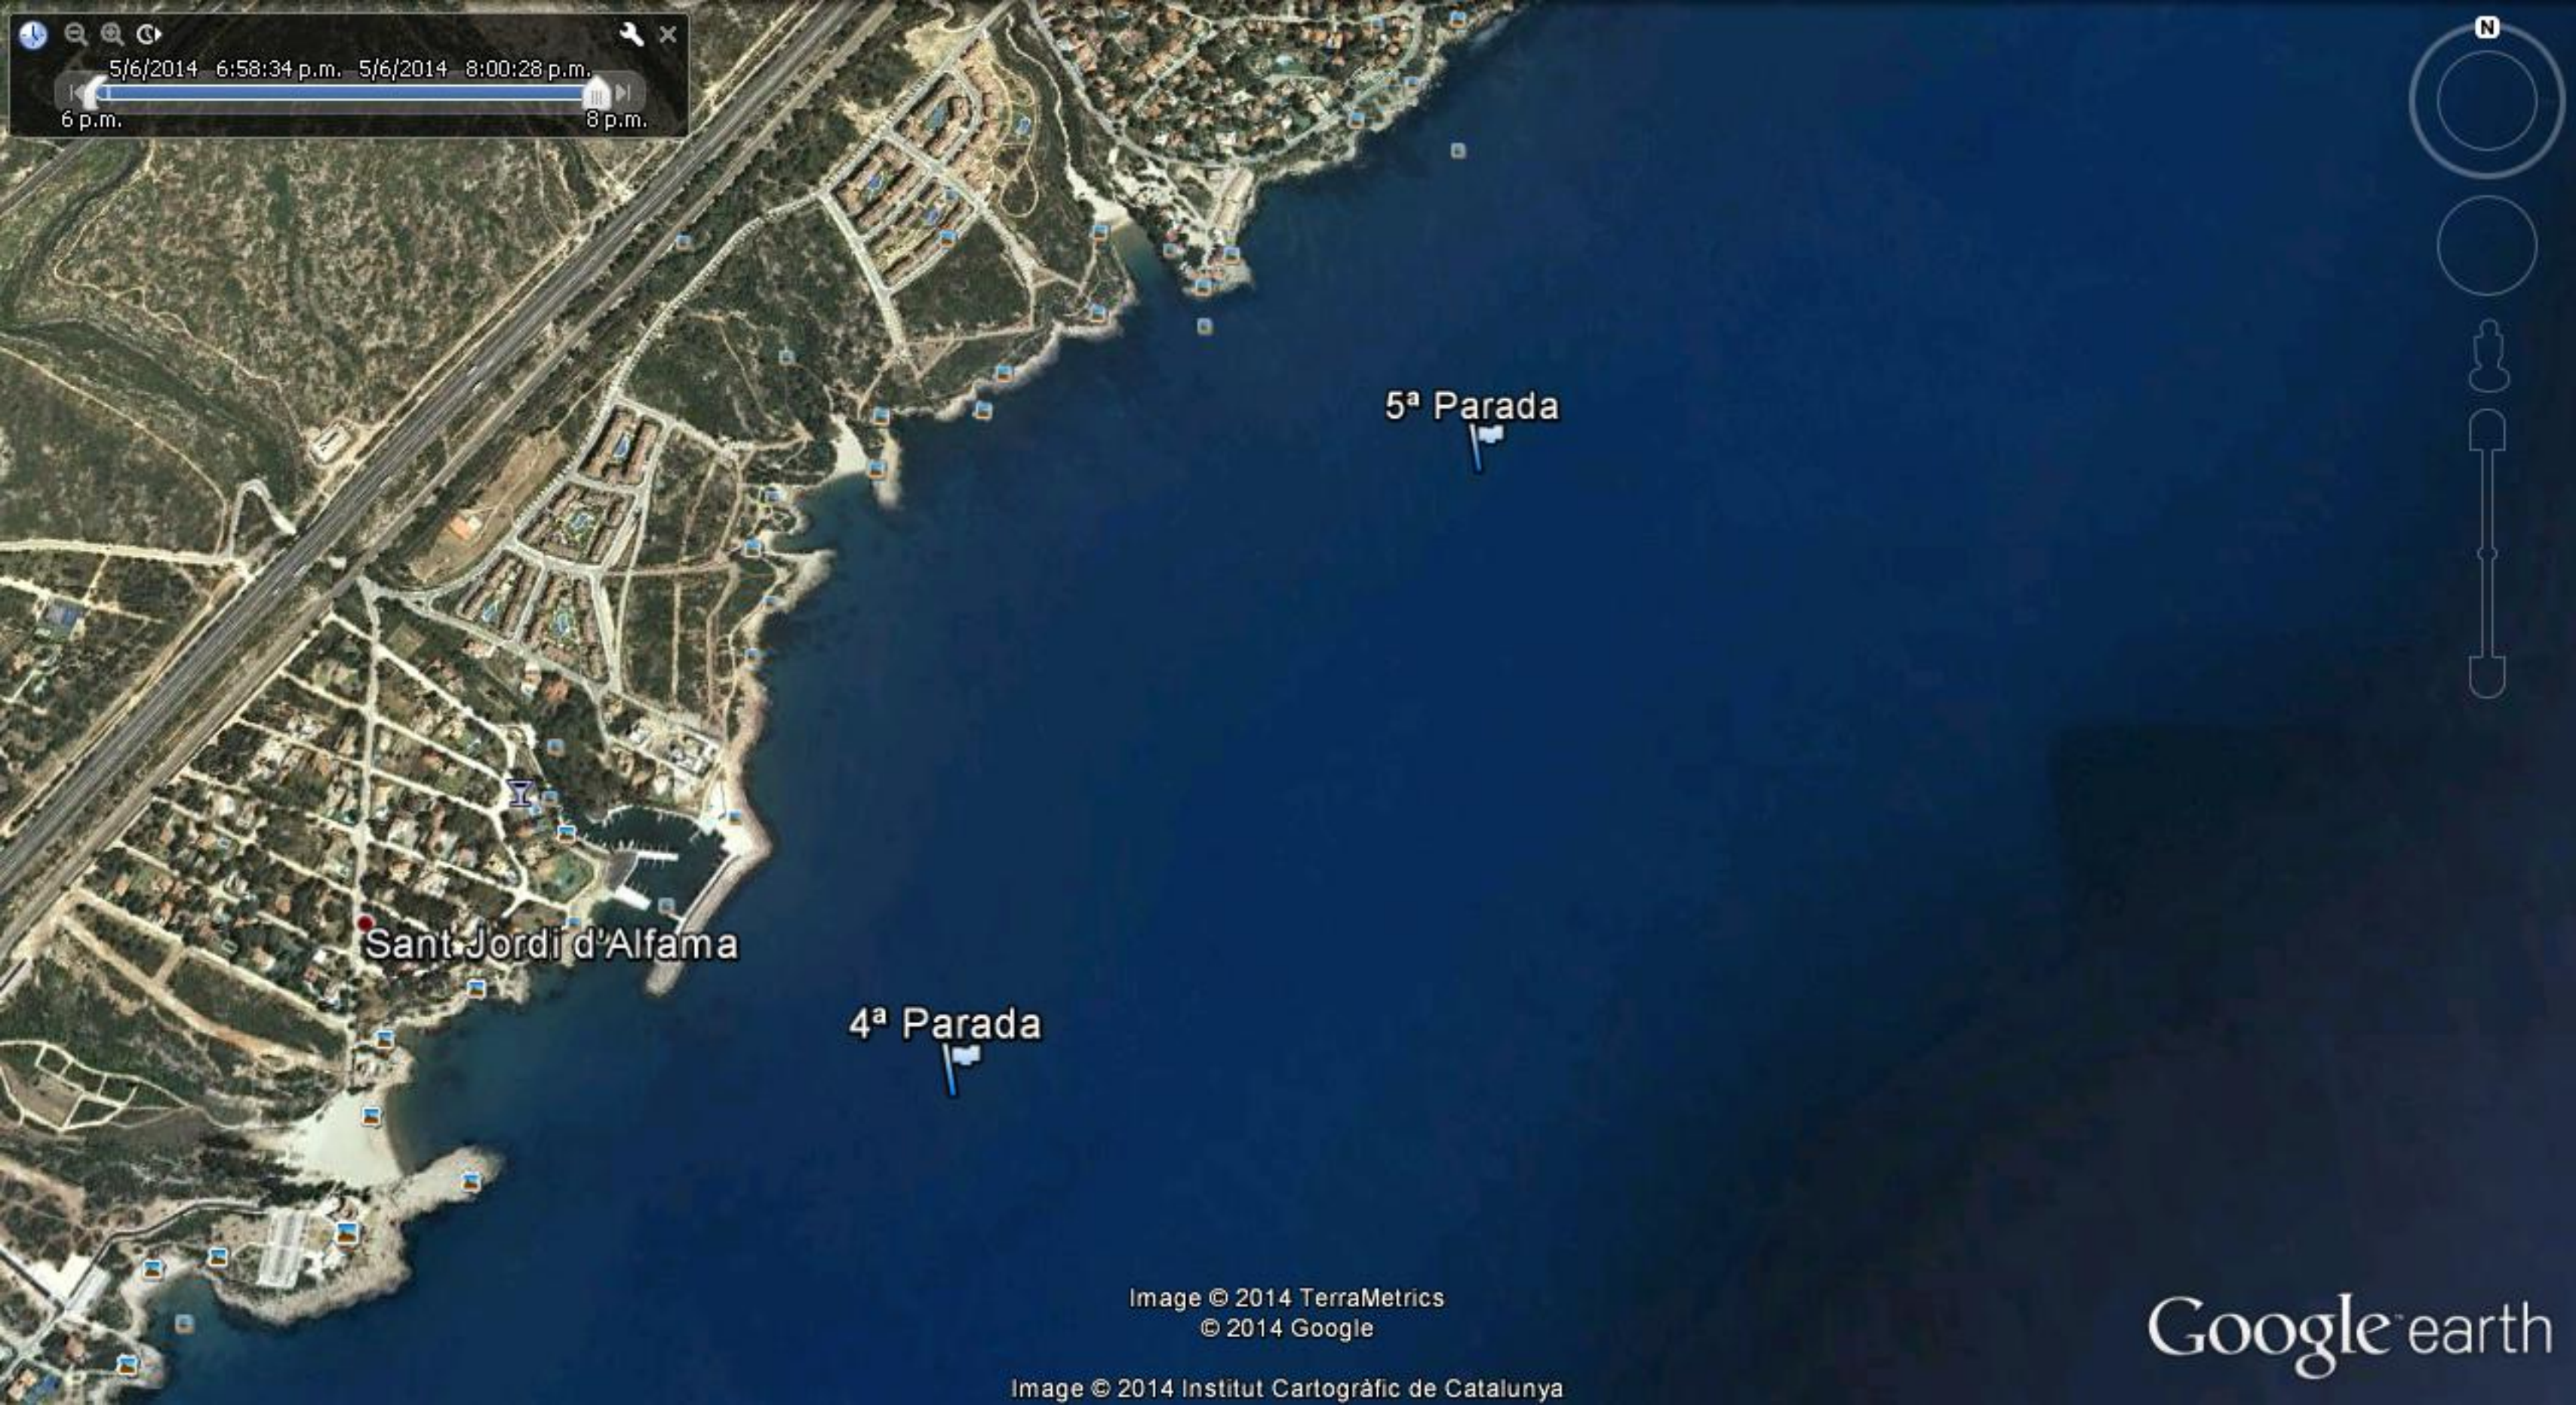

Google earth

5/6/2014 6:58:34 p.m. 5/6/2014 8:00:28 p.m.  
6 p.m. 8 p.m.

N

Image © 2014 TerraMetrics  
© 2014 Google

Image © 2014 Institut Cartogràfic de Catalunya

Google earth

5/6/2014 6:58:34 p.m. 5/6/2014 8:00:28 p.m.  
6 p.m. 8 p.m.